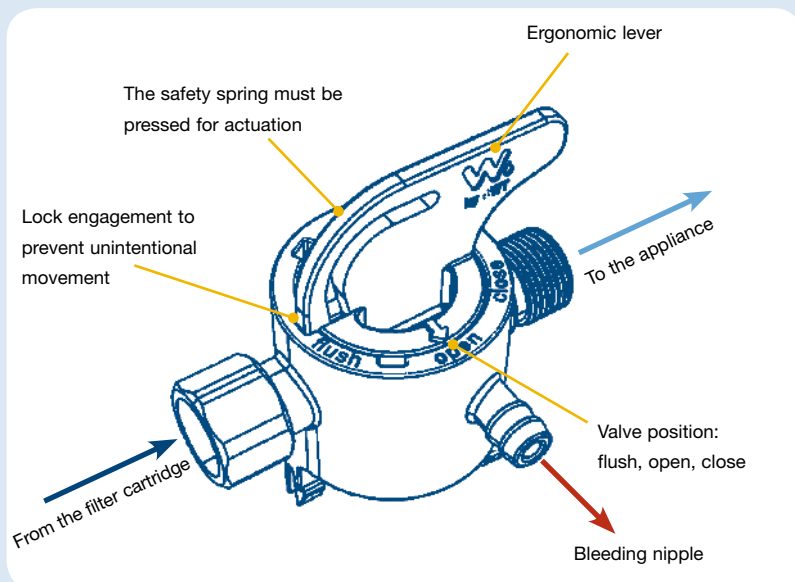

During bleeding (flush setting) water flows into the filter cartridge in a controlled manner, flushes the filter media and forces the air out until no air bubbles emerge from the bleeding nipple or bleeding hose. bestflush makes bleeding child's play: quick, easy and complete for 100% usage of the filter capacity from water+more by BWT filter cartridges.

#### flush:

Simple bleeding and as option for filter rinsing

#### open:

Standard setting for the operation of filter cartridges from water+more by BWT

#### close:

Isolating function, stops water flow to the appliance. Extremely useful e.g. for maintenance work – no need to dismantle the filter cartridge.

**bestflush – assembled on filter head from water+more by BWT**