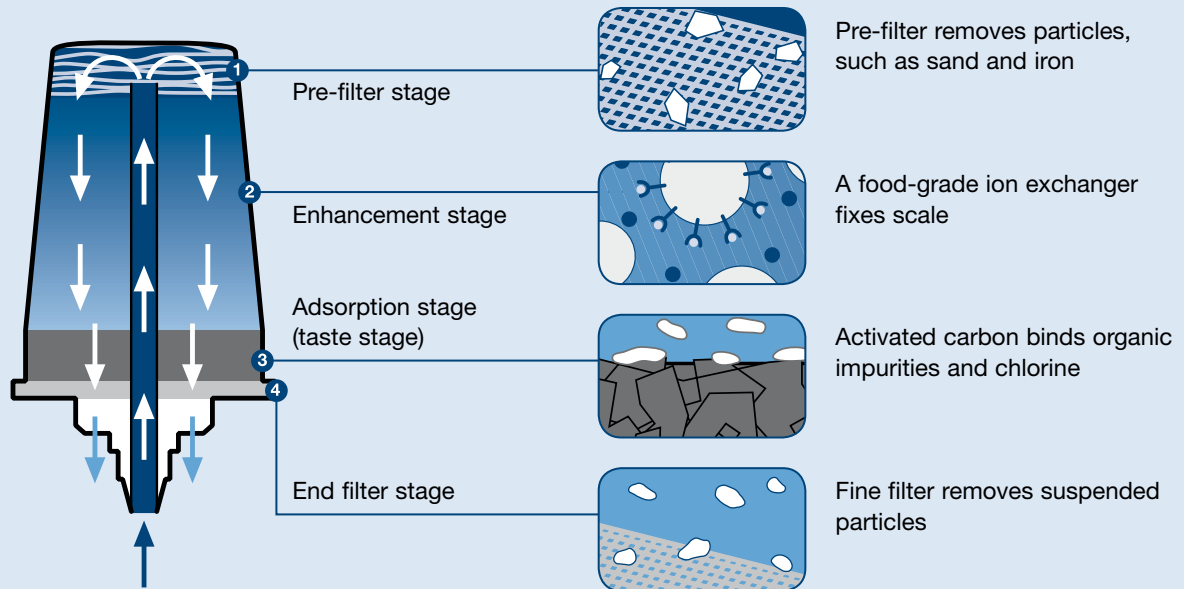

### Simple use in the water tank

bestcup filter cartridges (1) can be used easily in the tanks of a wide range of coffee and espresso machine via an adapter (2).

A range of adapters are available e.g. for hose (3) or direct connection (4). The water is filtered directly as required (making coffee) and is available right away for your fresh coffee.

Ask your specialist dealer or visit

**water-and-more.com** for more information.

**bestcup water filter: optimal coffee water with top technology and professional 4-level filtration**

**Maximal performance for every requirement**