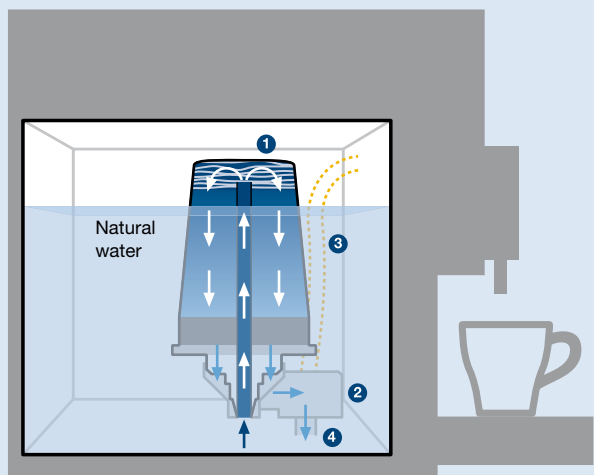

Guarantees optimal and consistent coffee quality

- perfect coffee aroma for satisfied coffee connoisseurs

Highest level of efficiency with large filter capacities

- with professional 4-level filtration

Simple to use with no complicated setting procedure

### Simple use in the water tank

bestcup filter cartridges (1) can be used easily in the tanks of a wide range of coffee and espresso machine via an adapter (2).

A range of adapters are available e.g. for hose (3) or direct connection (4). The water is filtered directly as required (making coffee) and is available right away for your fresh coffee.